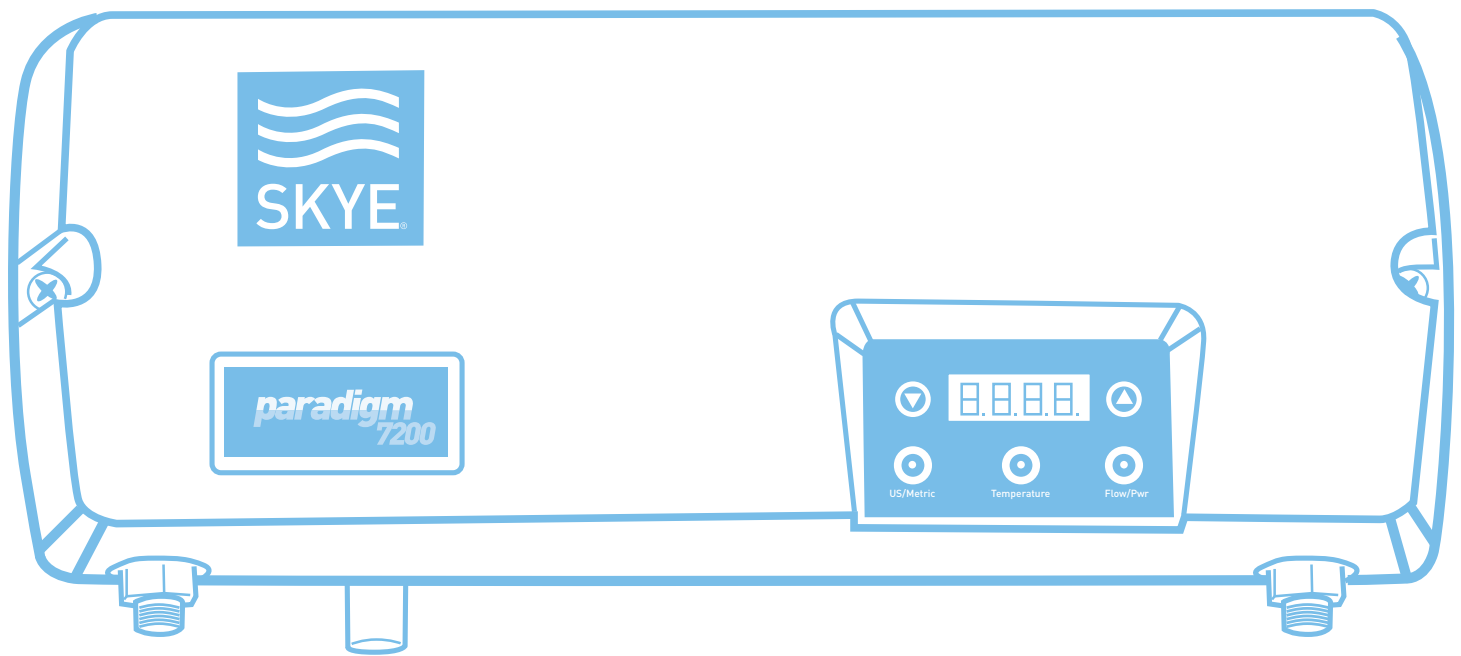

paradigm

Fully Modulating, Point-of-Use

Cold to Hot in three seconds

Tankless **Electric**

Detects **incoming** water temperature

Green Building Appliance

Digital Temperature Controls 90 °F to 125 °F, increments of 1 °F

IntelliBoost© feature for recirculation and radiant heating loops (245 to 24,500 B.T.U. range)

Stainless Steel Heating Chamber

ThikFilm on Steel© Heating Element

Compact Design fit perfectly under a sink (7" x 17" x 4" approx.)

Height, Width, Depth: 6.75" x 16.75" x 3.75"

Housing: Plastic

Heating Chamber: Stainless Steel

Elements: One (1) 7200 Watt Thick Film, Electrical Element

Included Accessories: None

Safety Features: Hi-Limit Thermal Cutout, Incoming/Outgoing Temperature Sensors, Digital P.C.B.