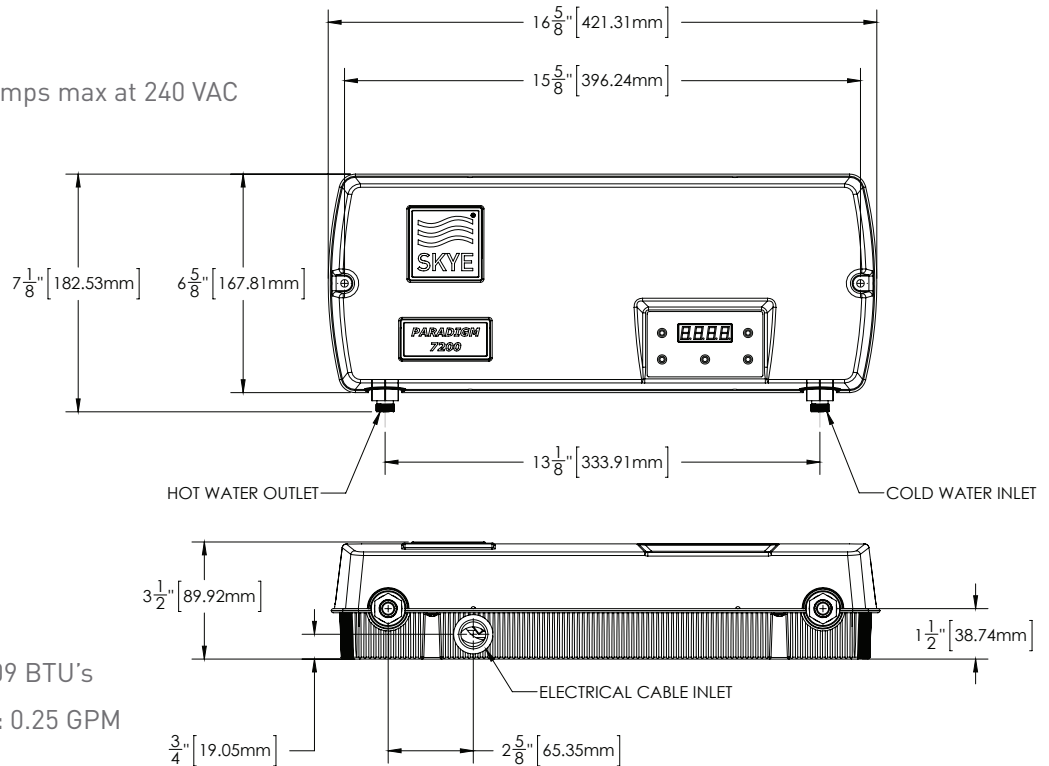

Minimum Wire Size*:

#10 AWG Copper

Nominal Heating Capability:

24,500 BTU's Approximately

Minimum Operating BTU's: 409 BTU's

Minimum activation flow rate: 0.25 GPM

Water Line/Outlet Size:

3/8" Compression

Height, Width, Depth: 6.75" x 16.75" x 3.75"

Housing: Plastic

Heating Chamber: Stainless Steel

Elements: One (1) 7200 Watt Thick Film, Electrical Element

Included Accessories: None

Safety Features: Hi-Limit Thermal Cutout, Incoming/Outgoing Temperature Sensors, Digital P.C.B.